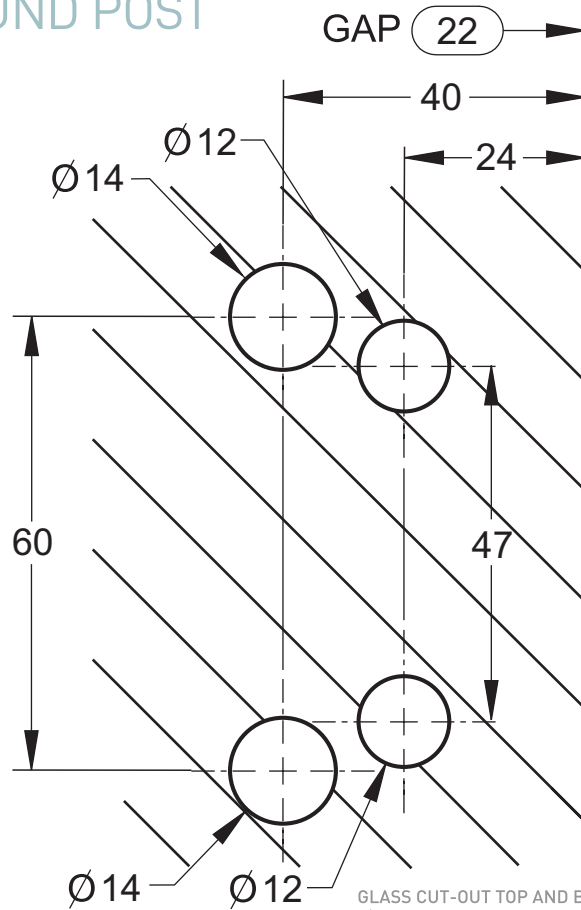

# 155 HINGE MODEL GLASS TO ROUND POST

GLASS CUT-OUT TOP AND BOTTOM  
(ALL DIMENSIONS IN MILLIMETERS)