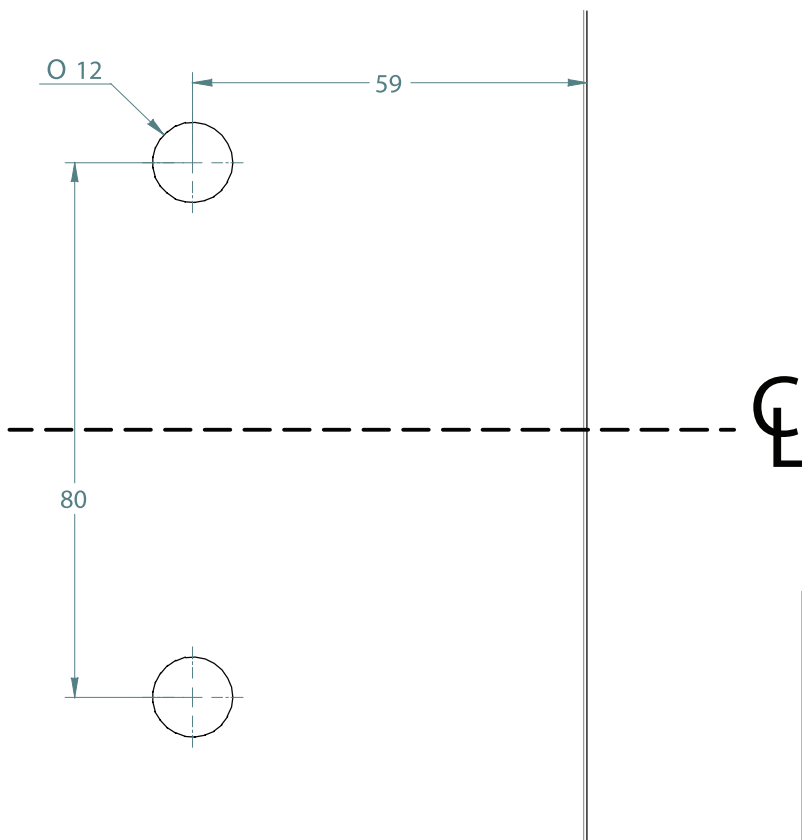

SHOWER LATCH GLASS

GLASS TO GLASS 90°

LATCH GLASS TO GLASS 90°

TOP VIEW

GLASS GATE HOLES

TO ORDER SPECIFY:

- LAGG90P POLISHED FINISH
- LAGG90S SATIN FINISH

SHOWER LATCH GLASS

GLASS TO GLASS 180°

LATCH GLASS TO GLASS 180°

TOP VIEW

GLASS GATE HOLES

TO ORDER SPECIFY:

- LAGG180P POLISHED FINISH
- LAGG180S SATIN FINISH

GLASS PREPARATION

GLASS TO GLASS