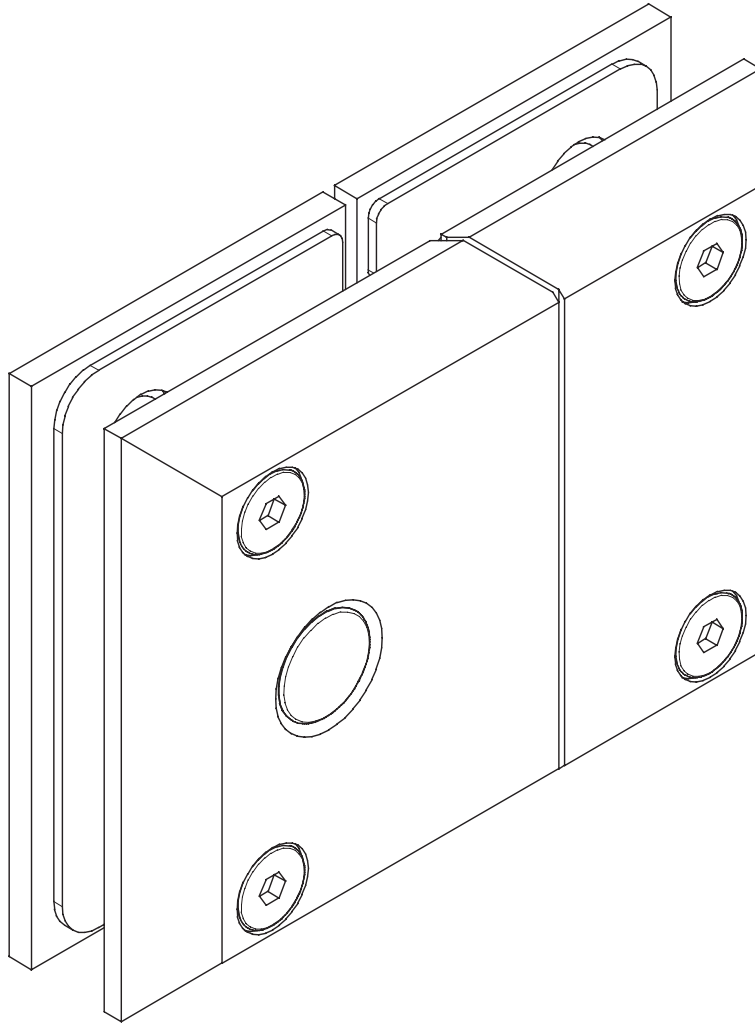

POLARIS SOFT CLOSE SHOWER HINGE

GLASS TO GLASS

FINISHES AND FUNCTIONS

- SATIN CHROME
- POLISHED CHROME
- SINGLE ACTION
- SOFT CLOSE ACTION
- NON-HOLD OPEN

10mm
12mm

Up to 750mm
x 2200mm

MAX 50KG

- 10°C
+ 50°C