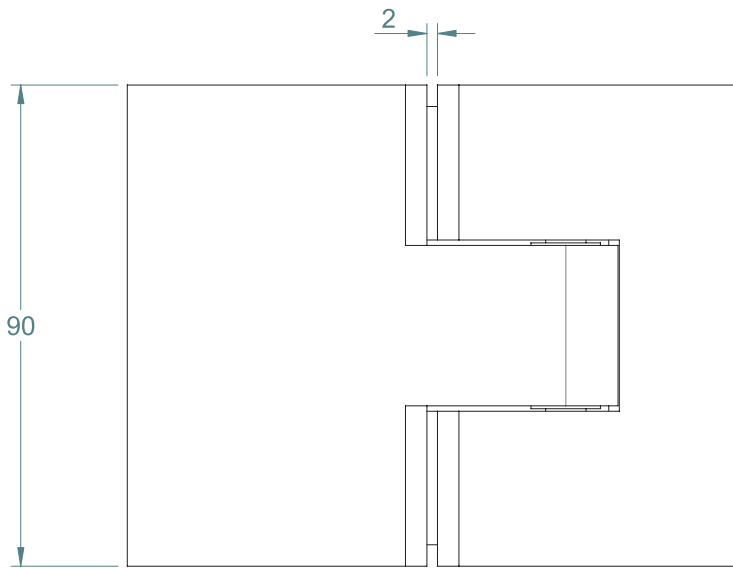

FRONT VIEW

TO ORDER SPECIFY:

- PGGP POLISHED FINISHED
- PGGG SATIN FINISH