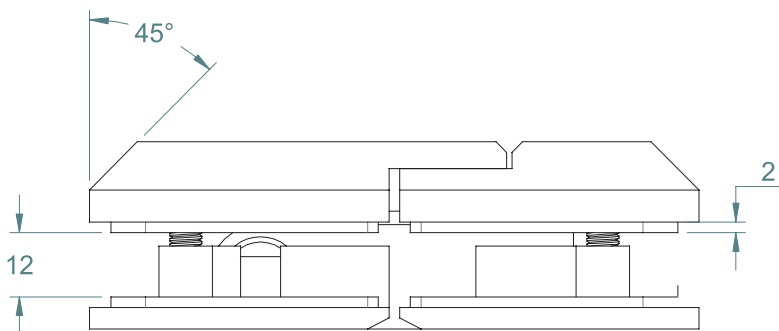

BASE VIEW

TO ORDER SPECIFY:

- PGGP POLISHED FINISHED
- PGGG SATIN FINISH