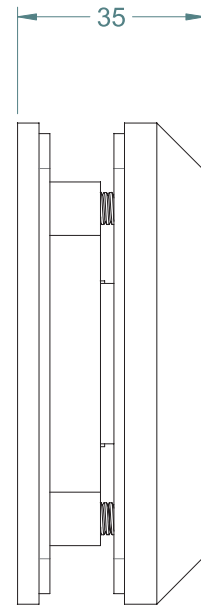

SIDE VIEW

TO ORDER SPECIFY:

- PGGP POLISHED FINISHED
- PGGG SATIN FINISH