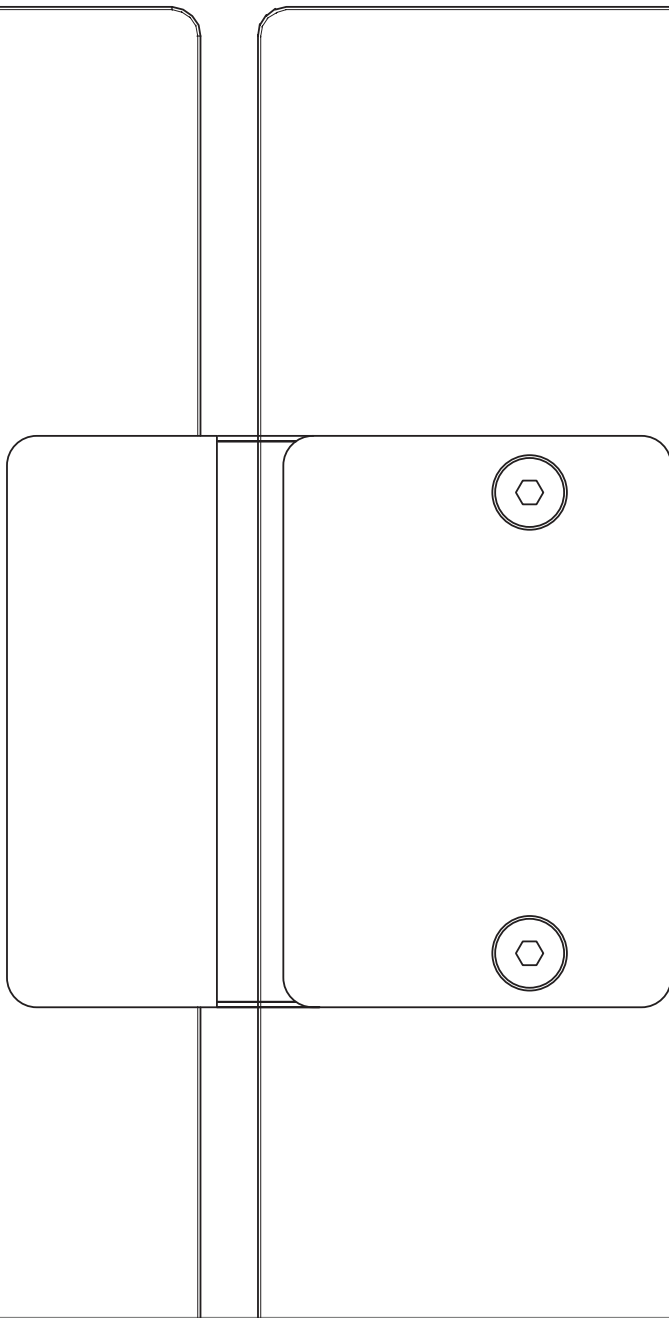

SHOWER LATCH GLASS

GLASS TO GLASS 180°