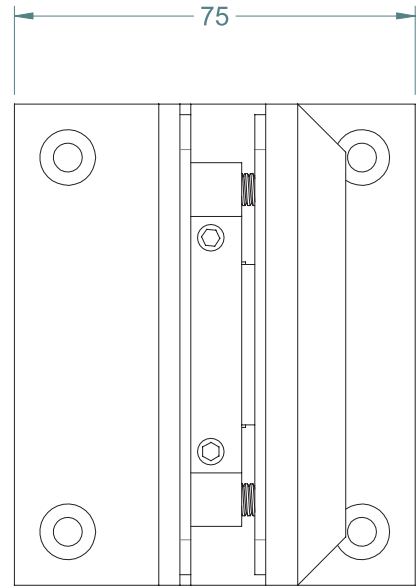

SIDE VIEW

TO ORDER SPECIFY:

- PGWP POLISHED FINISHED
- PGWS SATIN FINISH