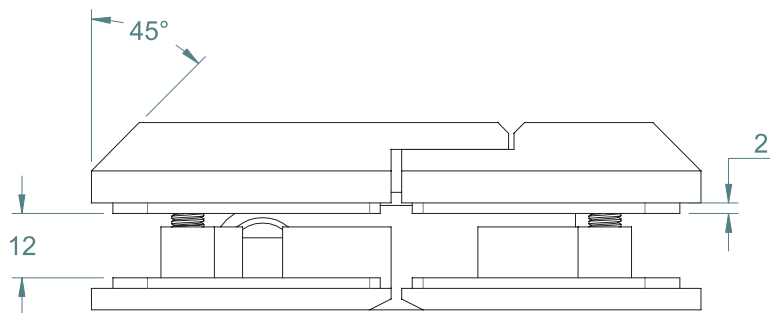

FRONT VIEW

SIDE VIEW

REAR VIEW

BASE VIEW

TO ORDER SPECIFY:

- IGGP POLISHED FINISHED
- IGGS SATIN FINISH

INTERIOR AUTO HINGE

GLASS TO OFFSET WALL PLATE