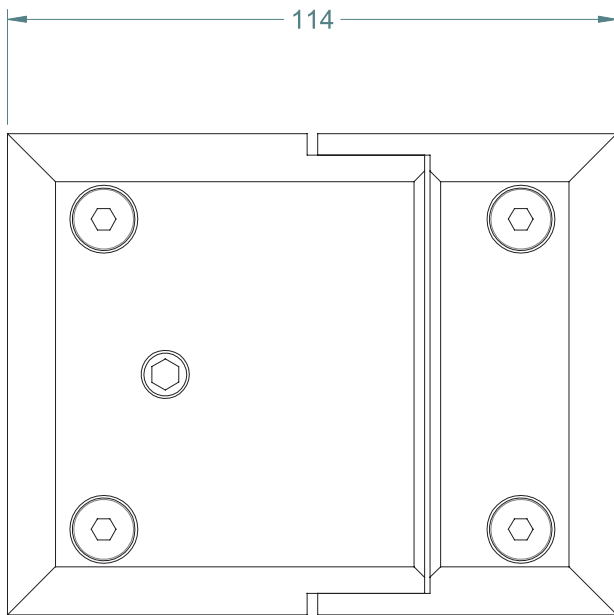

REAR VIEW

TO ORDER SPECIFY:

- PGGP POLISHED FINISHED
- PGGG SATIN FINISH