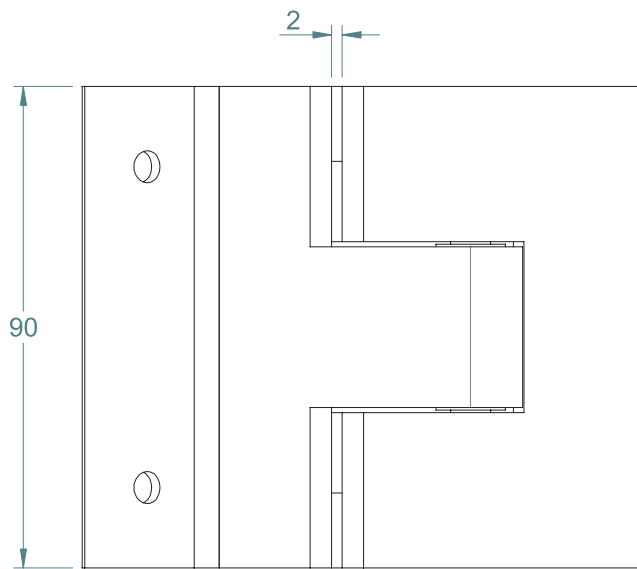

FRONT VIEW

TO ORDER SPECIFY:

- PRPP POLISHED FINISHED
- PRPS SATIN FINISH