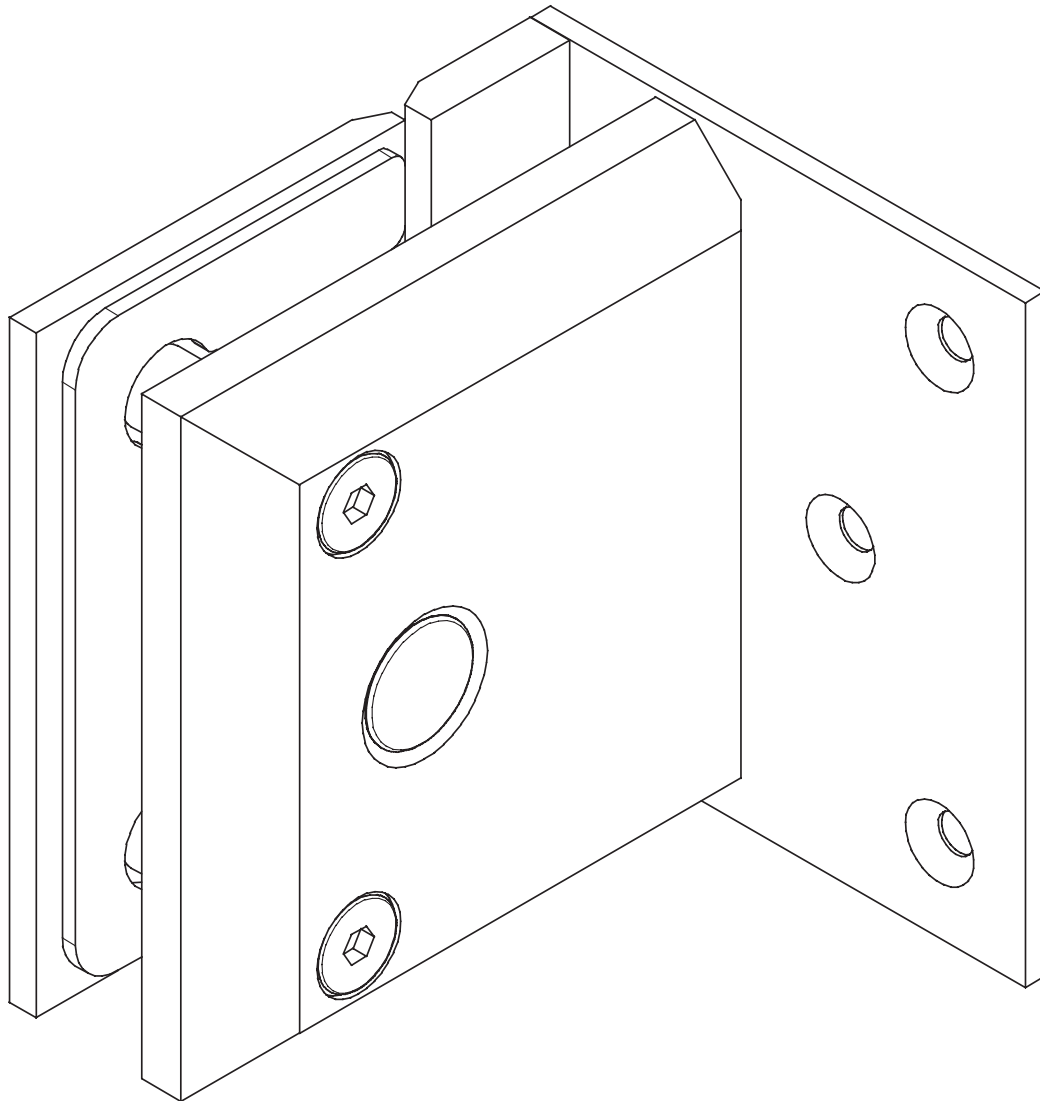

POLARIS SOFT CLOSE SHOWER HINGE GLASS TO OFFSET WALL PLATE

FRONT VIEW

SIDE VIEW

REAR VIEW

BASE VIEW

TO ORDER SPECIFY:

- SOWP POLISHED CHROME FINISH
- SOWS SATIN CHROME FINISH

POOL FENCE SAFETY HINGE