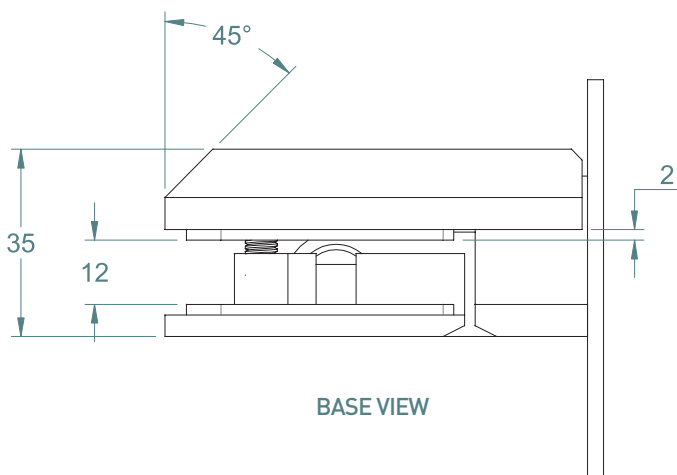

FRONT VIEW

SIDE VIEW

REAR VIEW

BASE VIEW

TO ORDER SPECIFY:

- PGWP POLISHED FINISHED
- PGWS SATIN FINISH

POOL FENCE SAFETY HINGE

GLASS TO OFFSET WALL PLATE