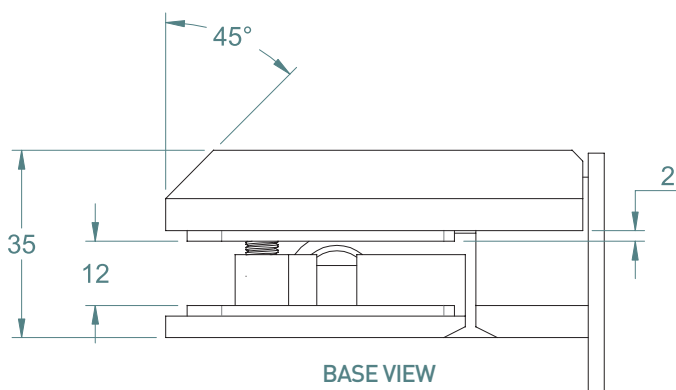

TO ORDER SPECIFY:

- PSPP POLISHED FINISHED
- PSPS SATIN FINISH