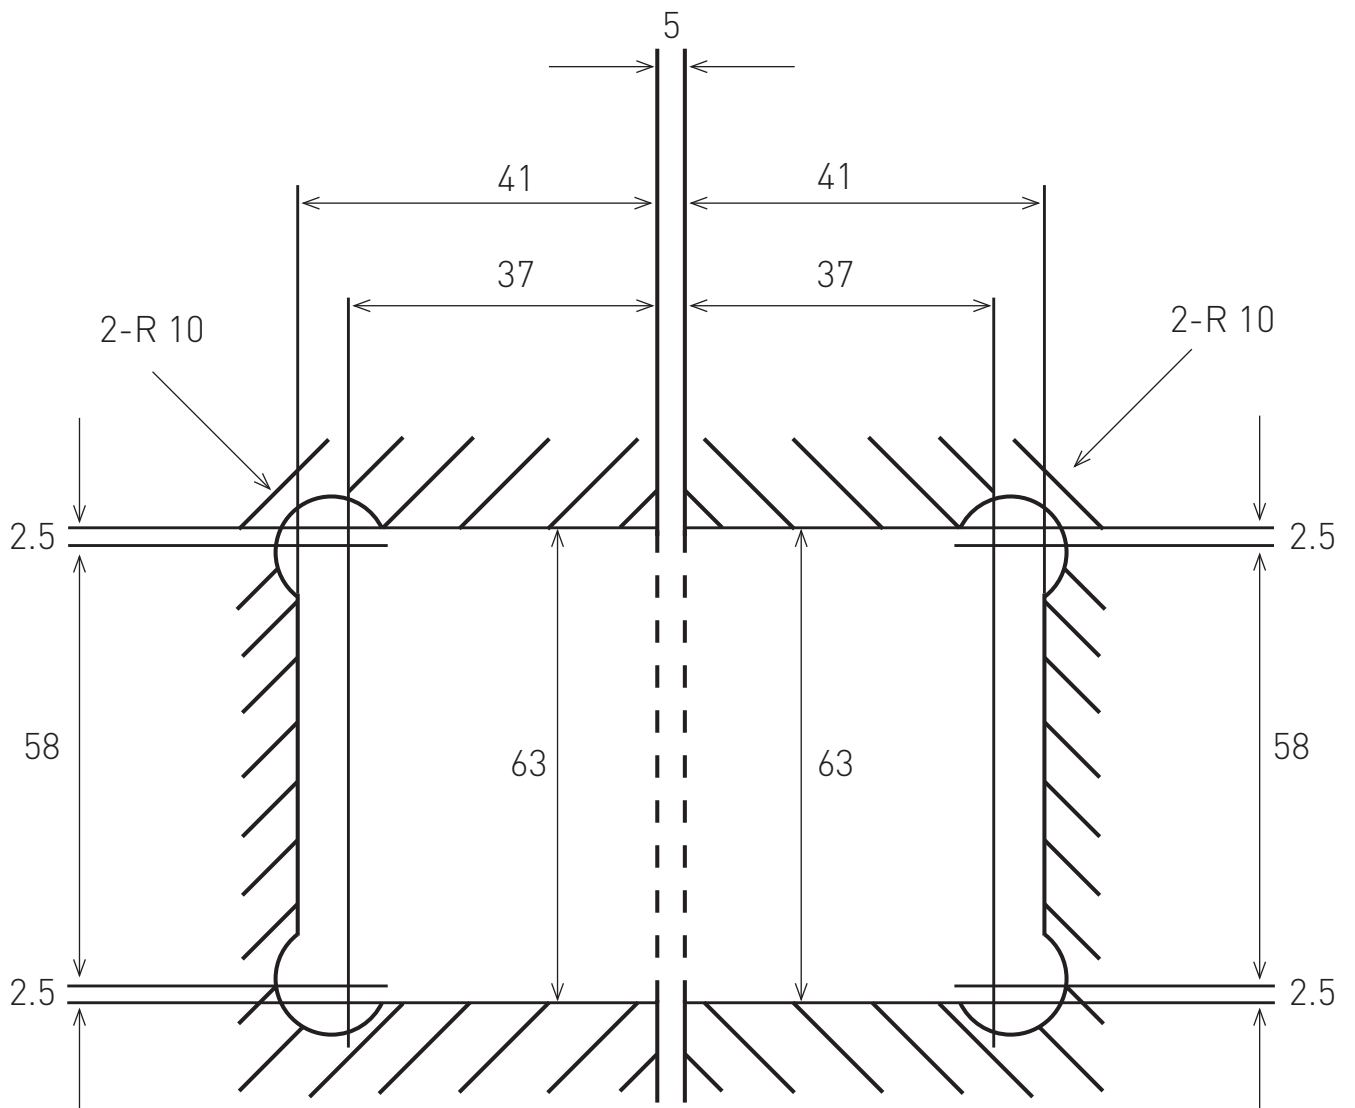

GLASS TO GLASS 180°

LATCH GLASS TO GLASS 180°

TOP VIEW

GLASS GATE HOLES

TO ORDER SPECIFY:

- LAGG180P POLISHED FINISH
- LAGG180S SATIN FINISH

GLASS PREPARATION

GLASS TO GLASS