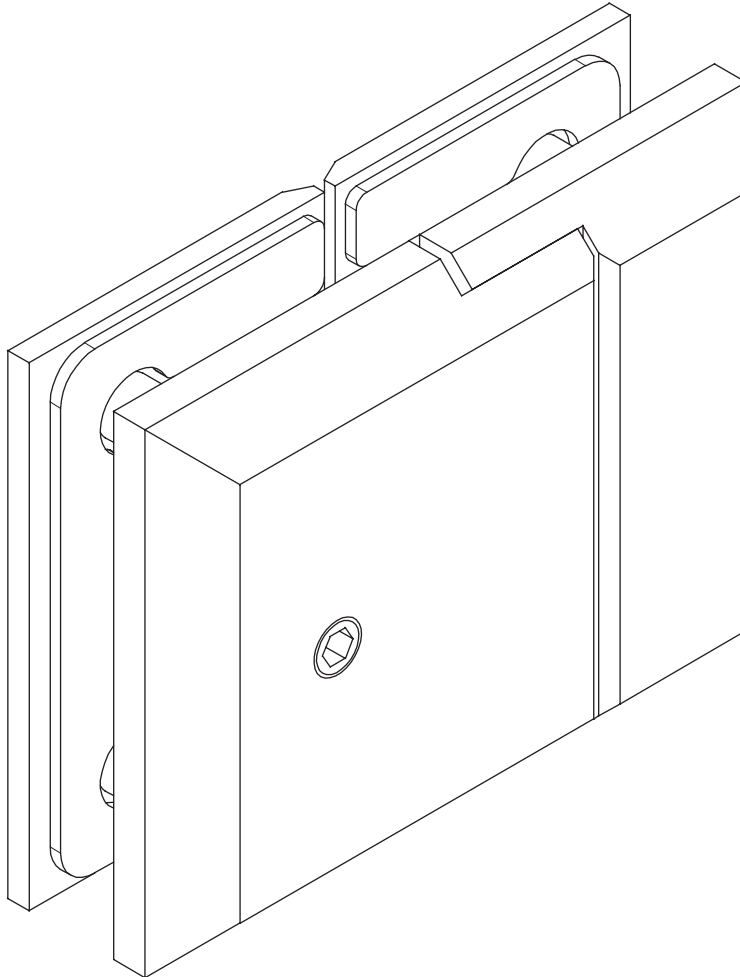

FRONT VIEW

SIDE VIEW

REAR VIEW

BASE VIEW

TO ORDER SPECIFY:

- I GWP POLISHED FINISHED
- I GWS SATIN FINISH

INTERIOR AUTO HINGE

GLASS TO GLASS