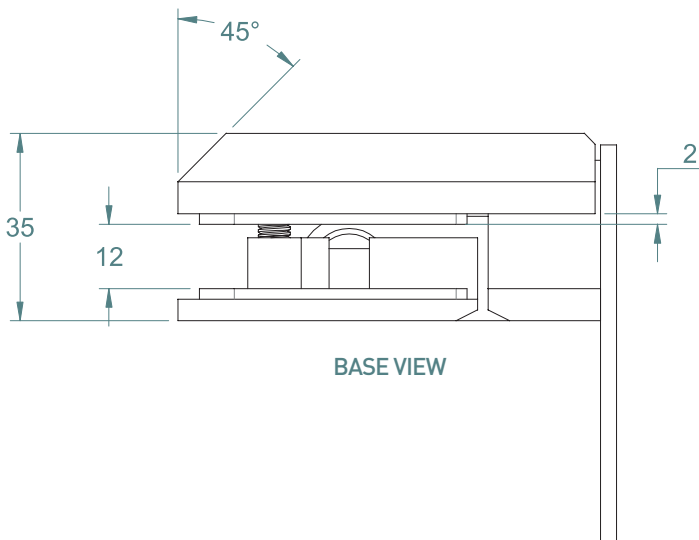

BASE VIEW

TO ORDER SPECIFY:

- IOWP POLISHED FINISHED
- IOWS SATIN FINISH