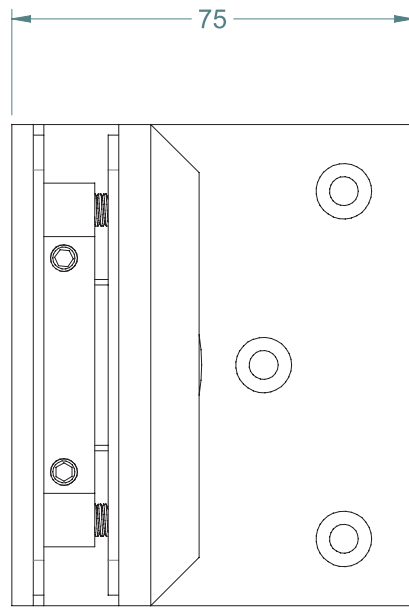

POLARIS SOFT CLOSE SHOWER HINGE GLASS TO OFFSET WALL PLATE

FRONT VIEW

SIDE VIEW

REAR VIEW

BASE VIEW

TO ORDER SPECIFY:

- SOWP POLISHED CHROME FINISH
- SOWS SATIN CHROME FINISH

POOL FENCE SAFETY HINGE