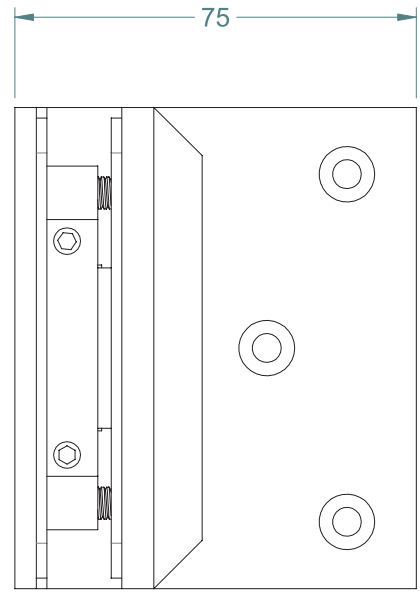

FRONT VIEW

SIDE VIEW

REAR VIEW

BASE VIEW

TO ORDER SPECIFY:

- POWP POLISHED FINISHED
- POWS SATIN FINISH

POOL FENCE SAFETY HINGE

GLASS TO SQUARE POST