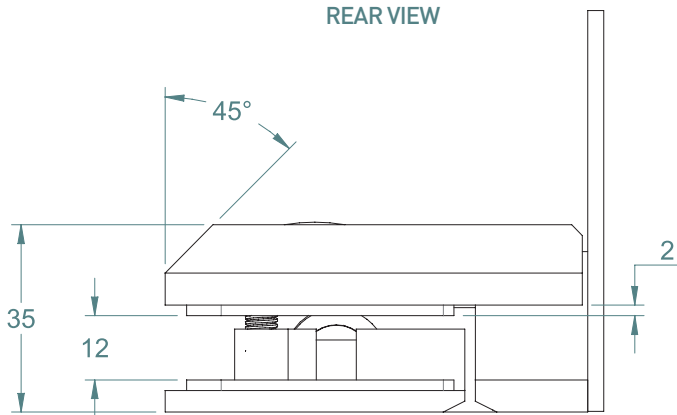

POLARIS SOFT CLOSE SHOWER HINGE GLASS TO OFFSET WALL PLATE

FRONT VIEW

SIDE VIEW

REAR VIEW

BASE VIEW

TO ORDER SPECIFY:

- SOWP POLISHED CHROME FINISH
- SOWS SATIN CHROME FINISH

POOL FENCE SAFETY HINGE