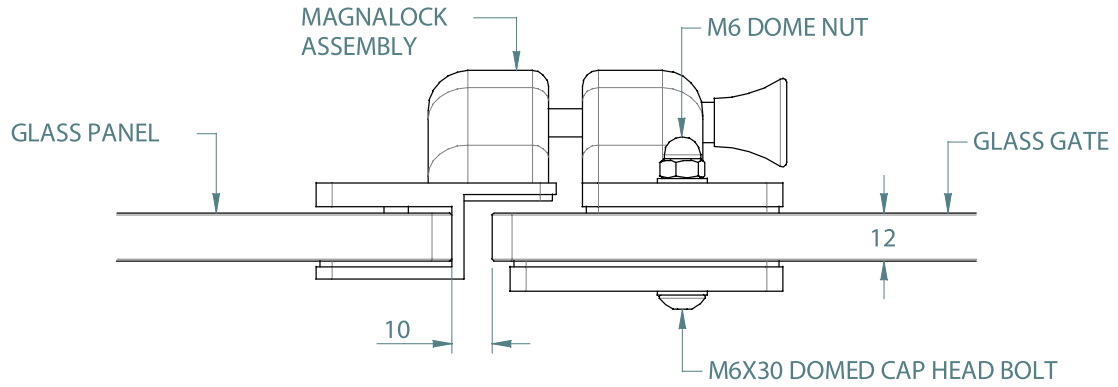

SHOWER LATCH GLASS

GLASS TO GLASS 90°

LATCH GLASS TO GLASS 90°

TOP VIEW

GLASS GATE HOLES

TO ORDER SPECIFY:

- LAGG90P POLISHED FINISH
- LAGG90S SATIN FINISH

SHOWER LATCH GLASS

GLASS TO GLASS 180°

LATCH GLASS TO GLASS 180°

TOP VIEW

GLASS GATE HOLES

TO ORDER SPECIFY:

- LAGG180P POLISHED FINISH
- LAGG180S SATIN FINISH

GLASS PREPARATION

GLASS TO GLASS