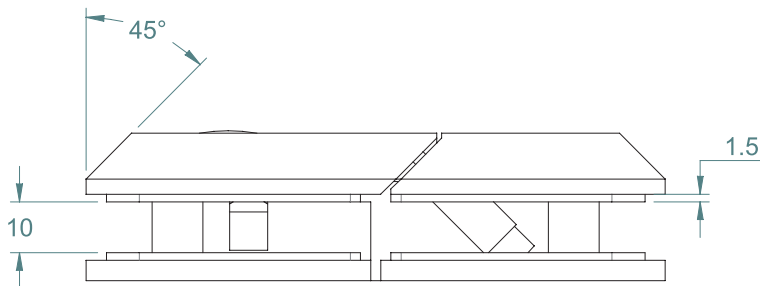

90°
OPENING

SHOWER SOFT CLOSE HINGE

- SELF CLOSING SOFT CLOSE HINGE FOR GLASS SHOWER DOORS

FRONT VIEW

SIDE VIEW

REAR VIEW

BASE VIEW

TO ORDER SPECIFY: