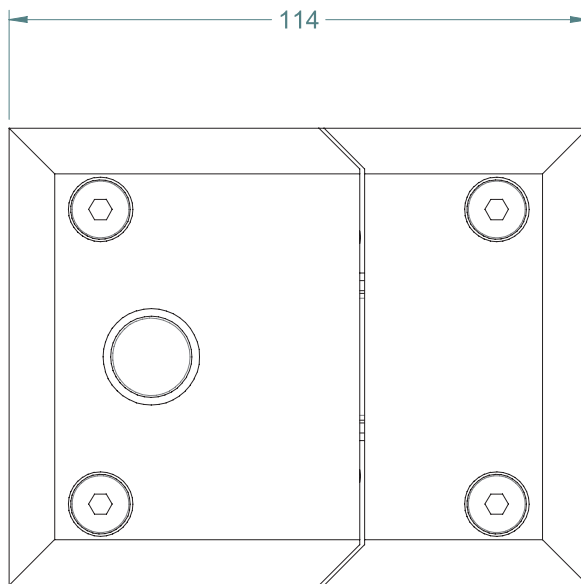

90°
OPENING

SHOWER SOFT CLOSE HINGE

- SELF CLOSING SOFT CLOSE HINGE FOR GLASS SHOWER DOORS

FRONT VIEW

SIDE VIEW

REAR VIEW

BASE VIEW

TO ORDER SPECIFY: