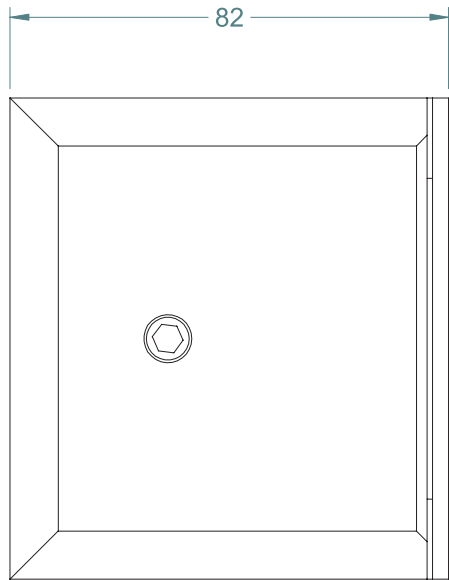

REAR VIEW

TO ORDER SPECIFY:

- IOWP POLISHED FINISHED
- IOWS SATIN FINISH