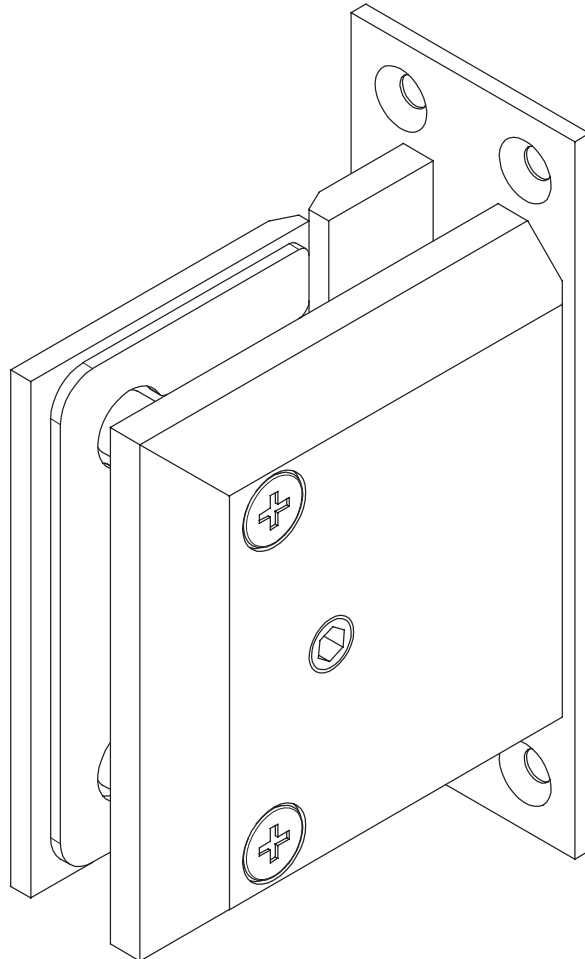

FRONT VIEW

SIDE VIEW

REAR VIEW

BASE VIEW

TO ORDER SPECIFY:

- POWP POLISHED FINISHED
- POWS SATIN FINISH

POOL FENCE SAFETY HINGE

GLASS TO SQUARE POST