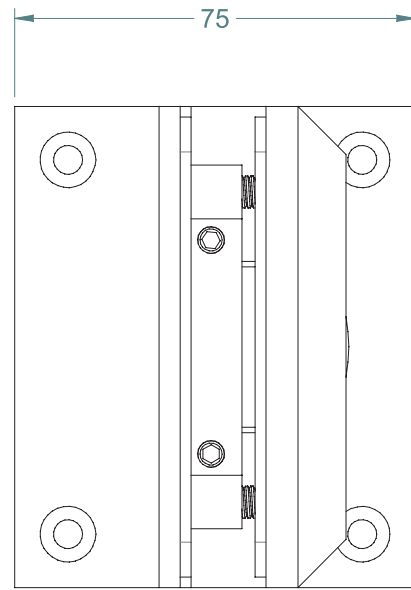

SIDE VIEW

TO ORDER SPECIFY:

- SGWP POLISHED CHROME FINISH
- SGWS SATIN CHROME FINISH