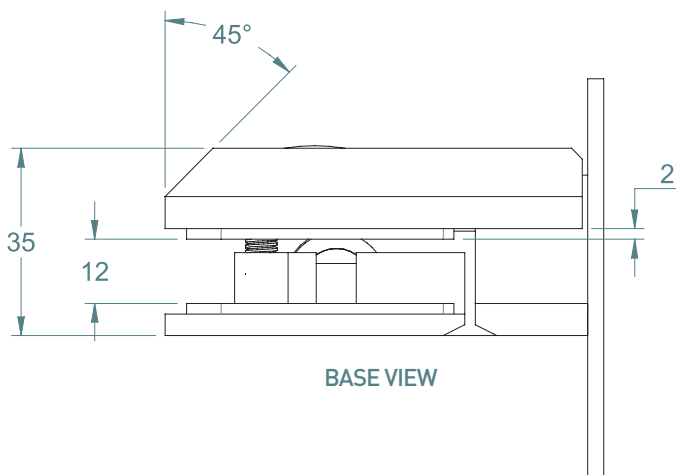

BASE VIEW

TO ORDER SPECIFY:

- SGWP POLISHED CHROME FINISH
- SGWS SATIN CHROME FINISH