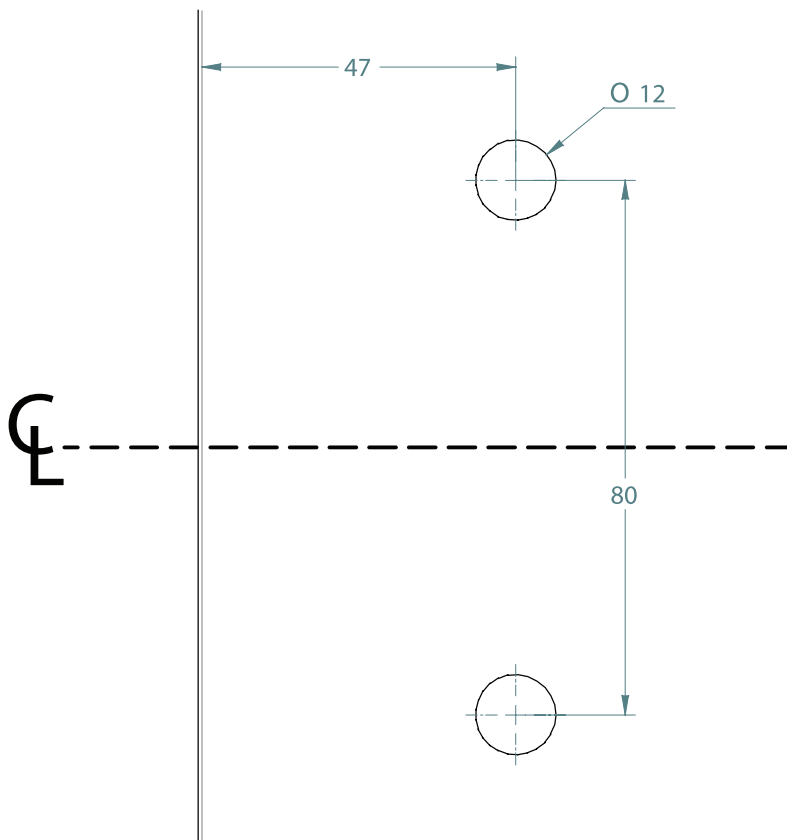

SHOWER LATCH GLASS

GLASS TO GLASS 90°

LATCH GLASS TO GLASS 90°

TOP VIEW

GLASS GATE HOLES

TO ORDER SPECIFY:

- LAGG90P POLISHED FINISH
- LAGG90S SATIN FINISH

SHOWER LATCH GLASS

GLASS TO GLASS 180°

LATCH GLASS TO GLASS 180°

TOP VIEW

GLASS GATE HOLES

TO ORDER SPECIFY:

- LAGG180P POLISHED FINISH
- LAGG180S SATIN FINISH

GLASS PREPARATION

GLASS TO GLASS