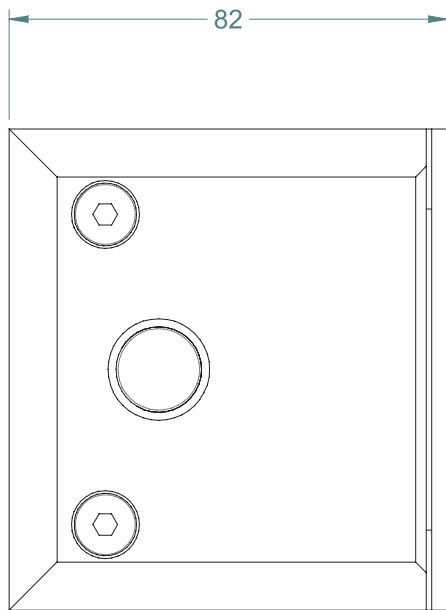

POLARIS SOFT CLOSE SHOWER HINGE GLASS TO OFFSET WALL PLATE

FRONT VIEW

SIDE VIEW

REAR VIEW

BASE VIEW

TO ORDER SPECIFY:

- SOWP POLISHED CHROME FINISH
- SOWS SATIN CHROME FINISH

POOL FENCE SAFETY HINGE