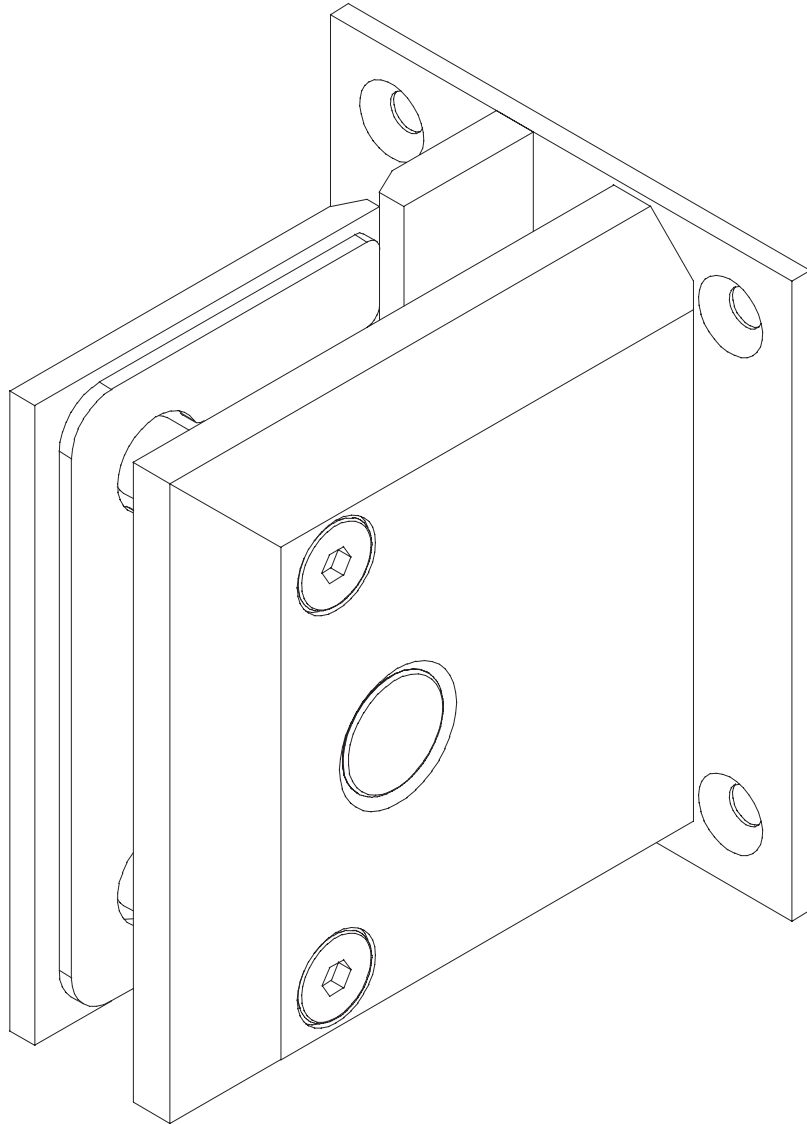

POLARIS SOFT CLOSE SHOWER HINGE GLASS TO WALL