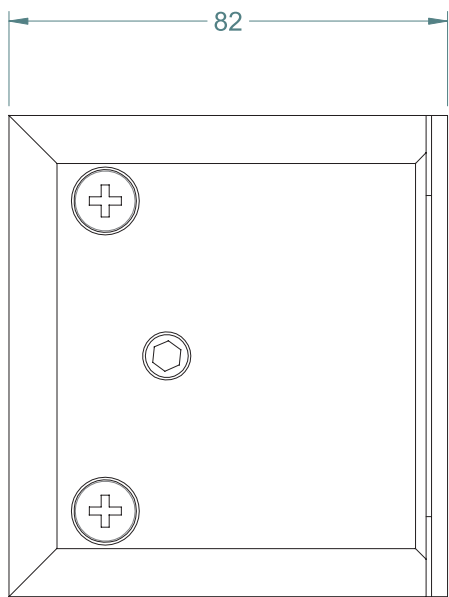

REAR VIEW

TO ORDER SPECIFY:

- PGWP POLISHED FINISHED
- PGWS SATIN FINISH