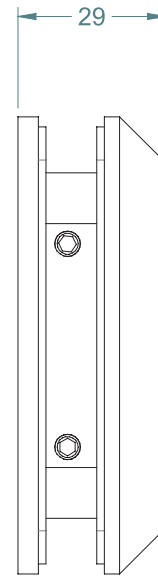

POLARIS SOFT CLOSE SHOWER HINGE

GLASS TO GLASS

FINISHES AND FUNCTIONS

- SATIN CHROME
- POLISHED CHROME
- SINGLE ACTION
- SOFT CLOSE ACTION
- NON-HOLD OPEN

10mm
12mm

Up to 750mm
x 2200mm

MAX 50KG

- 10°C
+ 50°C

90°
OPENING

SHOWER SOFT CLOSE HINGE

- SELF CLOSING SOFT CLOSE HINGE FOR GLASS SHOWER DOORS

FRONT VIEW

SIDE VIEW

REAR VIEW

BASE VIEW

TO ORDER SPECIFY: