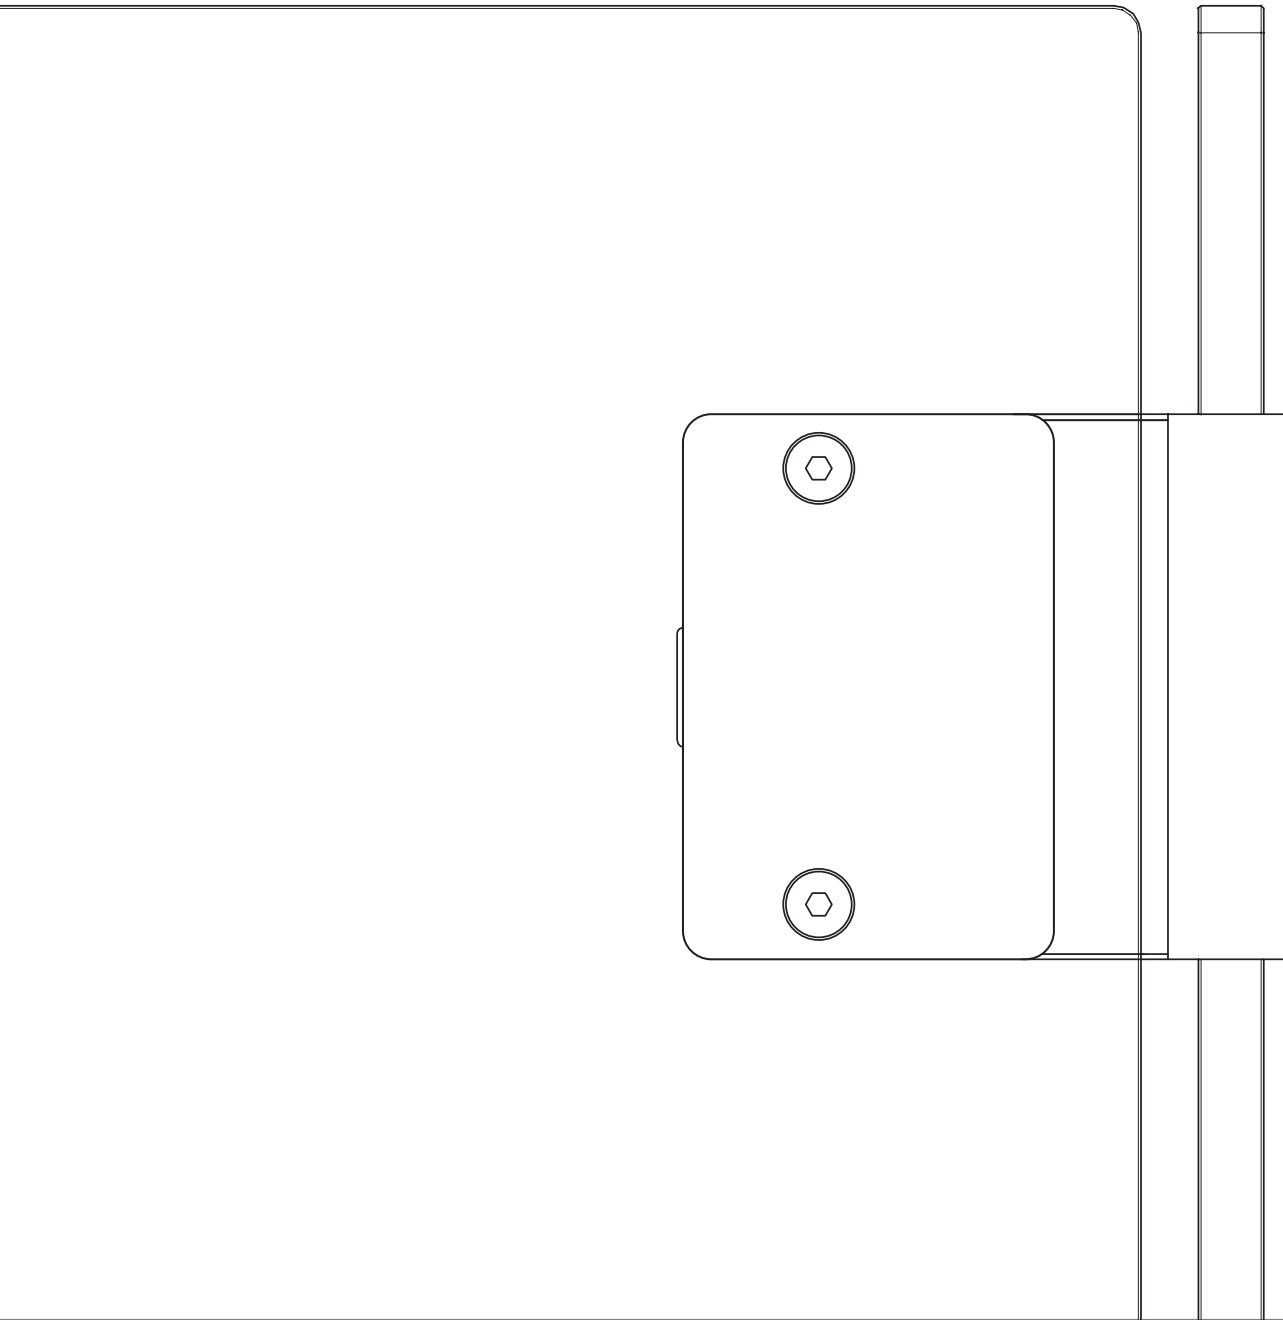

SHOWER LATCH GLASS

GLASS TO GLASS 90°

LATCH GLASS TO GLASS 90°

TOP VIEW

GLASS GATE HOLES

TO ORDER SPECIFY:

- LAGG90P POLISHED FINISH
- LAGG90S SATIN FINISH

SHOWER LATCH GLASS