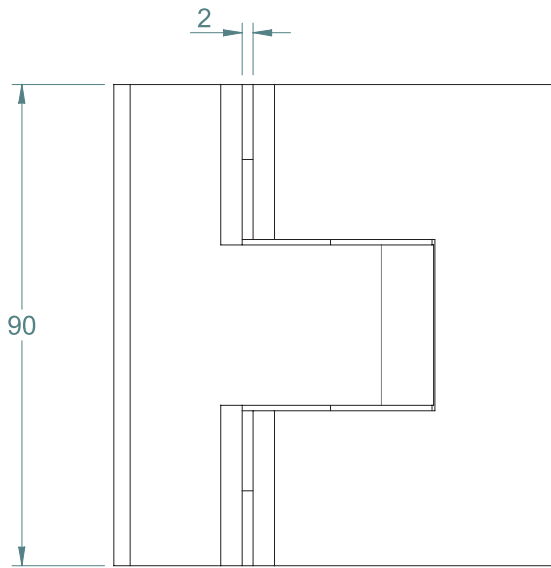

POLARIS SOFT CLOSE SHOWER HINGE GLASS TO OFFSET WALL PLATE

FRONT VIEW

SIDE VIEW

REAR VIEW

BASE VIEW

TO ORDER SPECIFY:

- SOWP POLISHED CHROME FINISH
- SOWS SATIN CHROME FINISH

POOL FENCE SAFETY HINGE