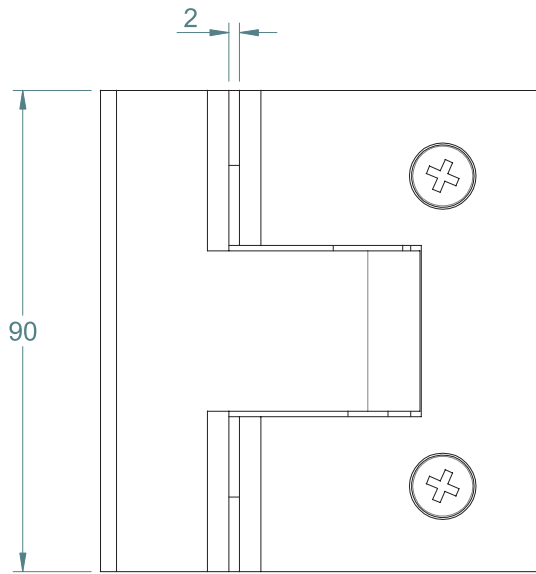

FRONT VIEW

TO ORDER SPECIFY:

- IOWP POLISHED FINISHED
- IOWS SATIN FINISH