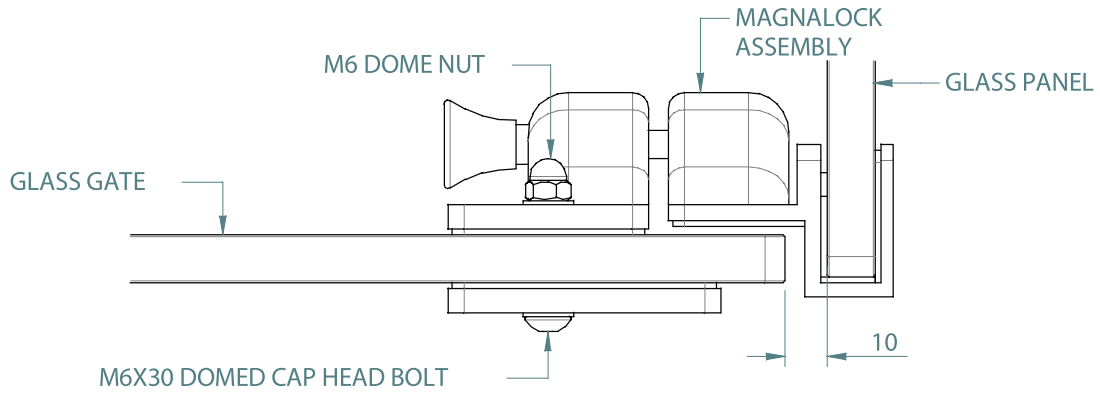

TO ORDER SPECIFY:

- PSPP POLISHED FINISHED
- PSPS SATIN FINISH

POOL FENCE SAFETY HINGE

GLASS TO ROUND POST

POOL FENCE SAFETY HINGE

- SELF-CLOSING SAFETY HINGE FOR GLASS POOL FENCING
- TO BE USED WITH CHILD RESISTANT SAFETY LATCH
- COMPLIES WITH AUSTRALIAN STANDARDS FOR POOL GATE HARDWARE AS 2820 & AS 1926
- NATA ACCREDITED AND INDEPENDENTLY TESTED TO 10,000 CYCLES OR 10 YEARS NORMAL USE (NATA = NATIONAL ASSOCIATION OF TESTING AUTHORITIES, AUSTRALIA)
- ENDORSED BY ROYAL LIFE SAVING SOCIETY, AUSTRALIA

SHOWER LATCH GLASS

GLASS TO GLASS 90°

LATCH GLASS TO GLASS 90°

TOP VIEW

GLASS GATE HOLES

TO ORDER SPECIFY:

- LAGG90P POLISHED FINISH
- LAGG90S SATIN FINISH

SHOWER LATCH GLASS

GLASS TO GLASS 180°

LATCH GLASS TO GLASS 180°

TOP VIEW

GLASS GATE HOLES

TO ORDER SPECIFY:

- LAGG180P POLISHED FINISH
- LAGG180S SATIN FINISH

GLASS PREPARATION

GLASS TO GLASS