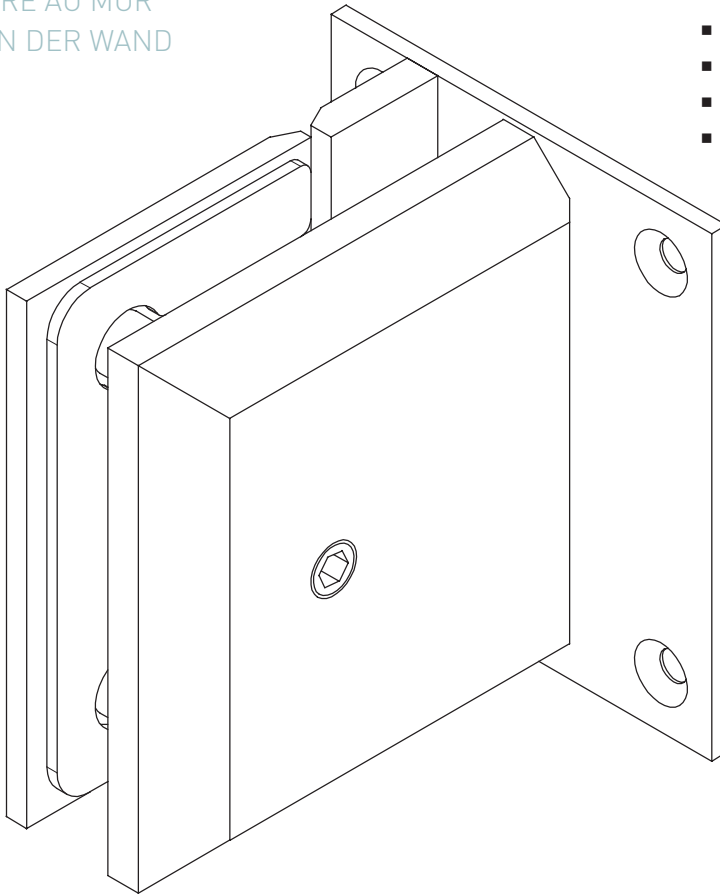

INTERIOR AUTO HINGE GLASS TO WALL

MODEL IGW

CHARNIERE-AUTO INTERIEURE
AUTO SCHARNIER INTERIEUR
DU VERRE AU MUR
GLAS AN DER WAND

FINISHES AND FUNCTIONS

- GLASS TO WALL
- 304 GRADE STAINLESS STEEL
- MIRROR POLISHED
- SATIN POLISHED
- SINGLE ACTION
- SOFT CLOSE
- NON-HOLD OPEN

FINITIONS ET FONCTIONS

- DU VERRE AU MUR
- ACIER INOXYDABLE 304
- MIROIR POLI
- SATINE
- UN SENS, ACTION UNIQUE
- FERMETURE DOUCE
- FERMETURE AUTOMATIQUE

OBERFLAECHEN UND FUNKTIONEN

- GLAS AN DER WAND
- EDELSTAHL 304
- HOCHGLANZ POLIERT
- SATINIERT POLIERT
- EINZELNE AKTION
- NICHT OFFEN HALTEN

INTERIOR AUTO HINGE
CHARNIERE-AUTO INTERIEURE
AUTO SCHARNIER INTERIEUR

■ USED WITH DOOR STOP ■ AUTO CLOSE FROM ANY ANGLE ■ WITH HYDRAULIC SOFT CLOSE ■ CYCLE TESTED	■ UTILISATION AVEC BUTEE DE PORTE ■ FERMETURE AUTOMATIQUE DE N'IMPORTE ■ QUEL ANGLE SANS JAMAIS CLAQUER ■ CYCLE TESTE	■ VERWENDUNG MIT TURANSCHLAG ■ SCHLIESSEN, AUS JEDEM WINKEL ■ OHNE ZUSCHLAGEN ■ ZYKLUS GETESTET